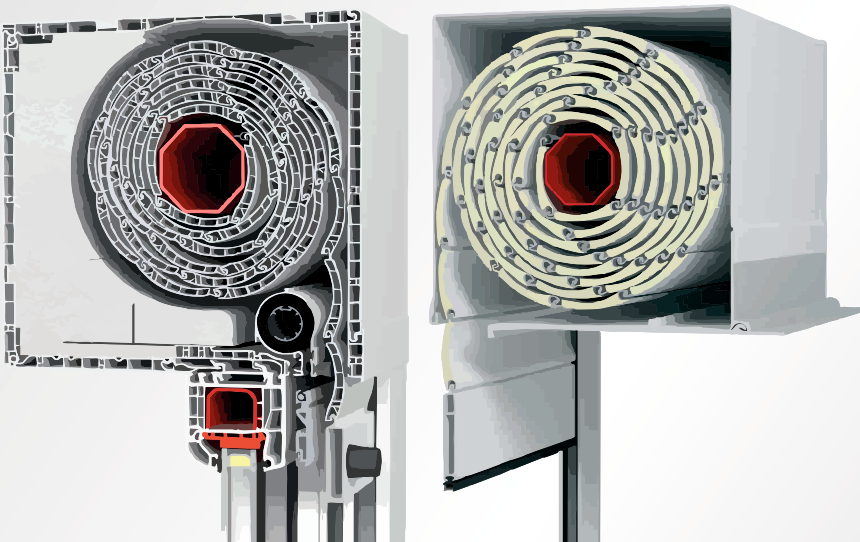

External roller blinds ensure good protection against burglary. They are not only used for home security but also provide excellent thermal and acoustic protection. Installation of external roller blinds provides many benefits.

SAFETY AND PRIVACY

Roller blinds are perfect for protecting your home from both burglars and from neighbours looking in.