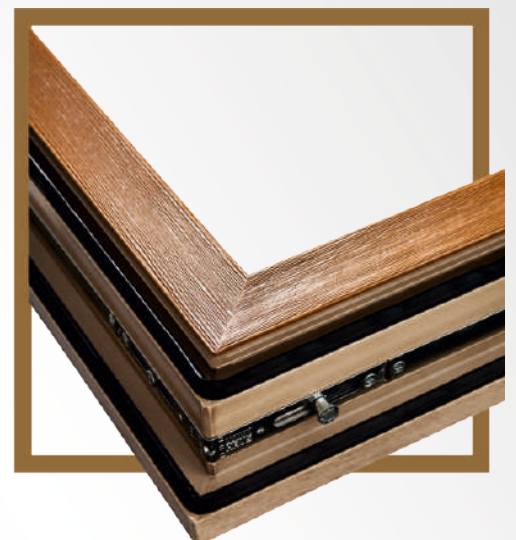

VIKKING INNOVATION

Decorated PVC profile technology

Surface decoration of PVC profiles in the RW technology eliminates the need for laminating the profiles and ensures long durability of the resulting structure.

The world's only PVC windows with a noble wood structure. The proprietary technology developed by the VIKKING engineering team is subject to international patent protection.