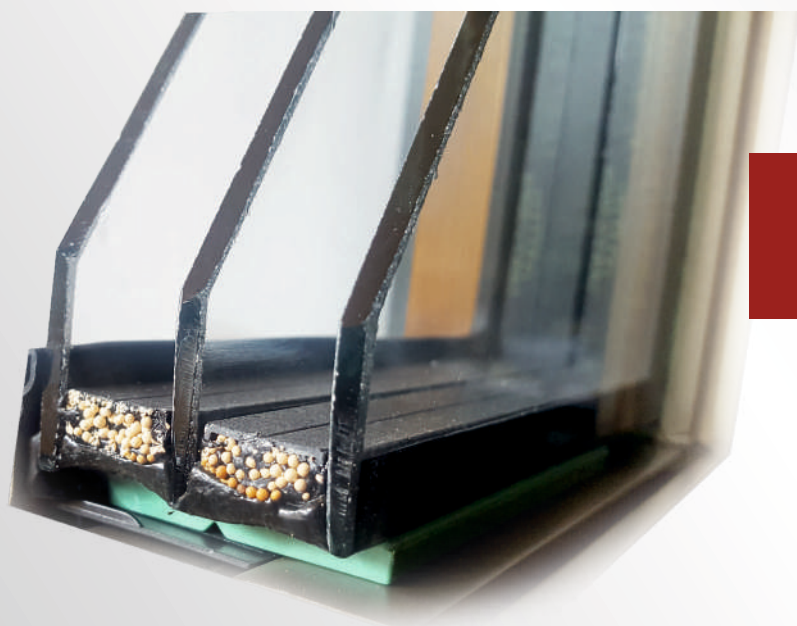

SWISSPACER

WARM EDGE SPACE BAR

Additional benefits include the SWISSPACER warm edge spacer bar which seals the edges of glazing units for perfect thermal insulation. The high functionality of „warm frames” for the construction of glazing units is due to the fact that they allow to raise the window temperature from the side of the room at the point of contact of the frame and the pane. As a result, there is a significant reduction in condensation in this area.