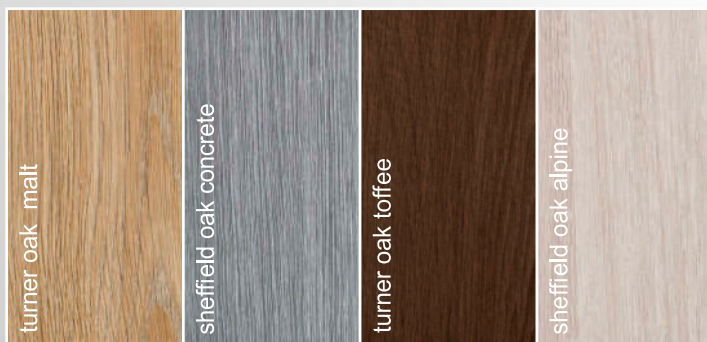

# COLOURS OF YOUR WINDOWS

woodec

inspired by nature

aludec

inspired by style

The new woodec surface offers the faithful look of real wood, among others due to its deep embossing and matt top layer. Scandinavian countries have had a great influence on the development and design of the woodec series. The Scandinavian style of home decor is characterized by the use of lots of wood, simple shapes, simple patterns and bright warm colors which make it so popular.

The new aludec structures follow this trend, as they are offered in seven attractive shades, ranging from whites and greys, through brown, anthracite, and metallic Alux to deep black.

# REAL WOOD COLOURS

tecnologia unica della verniciatura che imita la grana naturale del legno

Bianco verato

Quercia dorata

Rovere chiaro

Noce italiano

Rovere artico

Rovere scuro