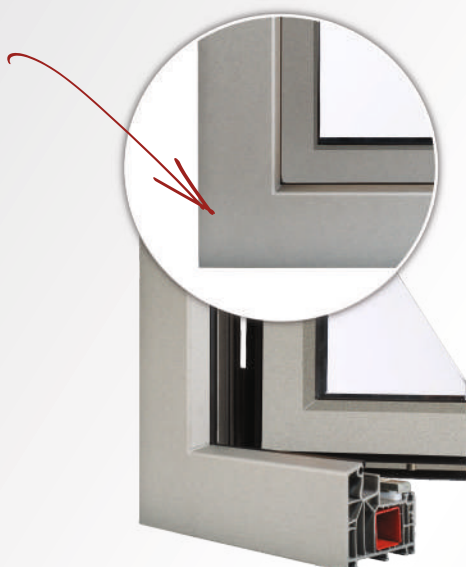

TYPE OF

WELDING

NANO-CORNER
TECHNOLOGY