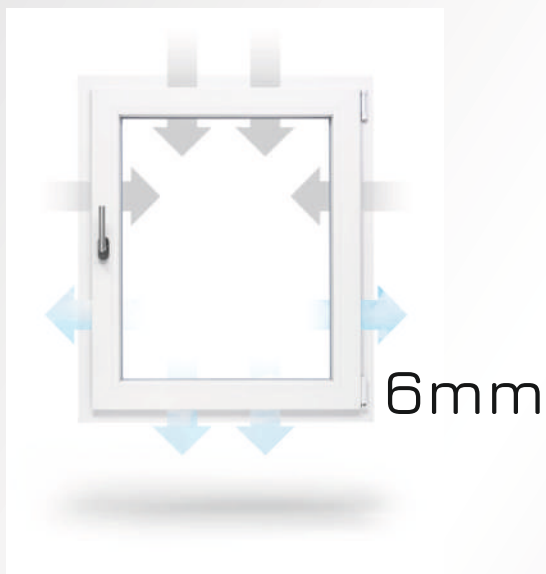

REVOLUTIONARY

AIRING

Energy-saving airing without drafts

parallel positioning
system on 6 mm

During ventilation, the window meets the requirements of ENV 1627-1630 Class Rc2, the same as for closed window shutters.