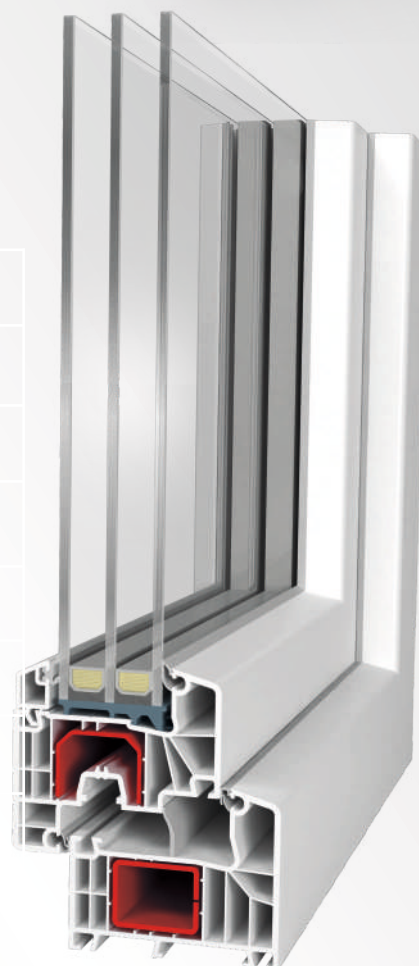

COMTEC 85

85 mm di profondità

▶	Installation depth:	85 mm
▶	Width of frame/sash set	115 mm
▶	Maximum glazing depth	51 mm
▶	Number of chambers:	7 in the frame; 6 in the sash
▶	Sealing system	md (3 seals)
▶	Reinforcement system	steel
▶	Available profile styles	classic-line
▶	Heat transfer coefficient	Uf= 1,0 W/m²K